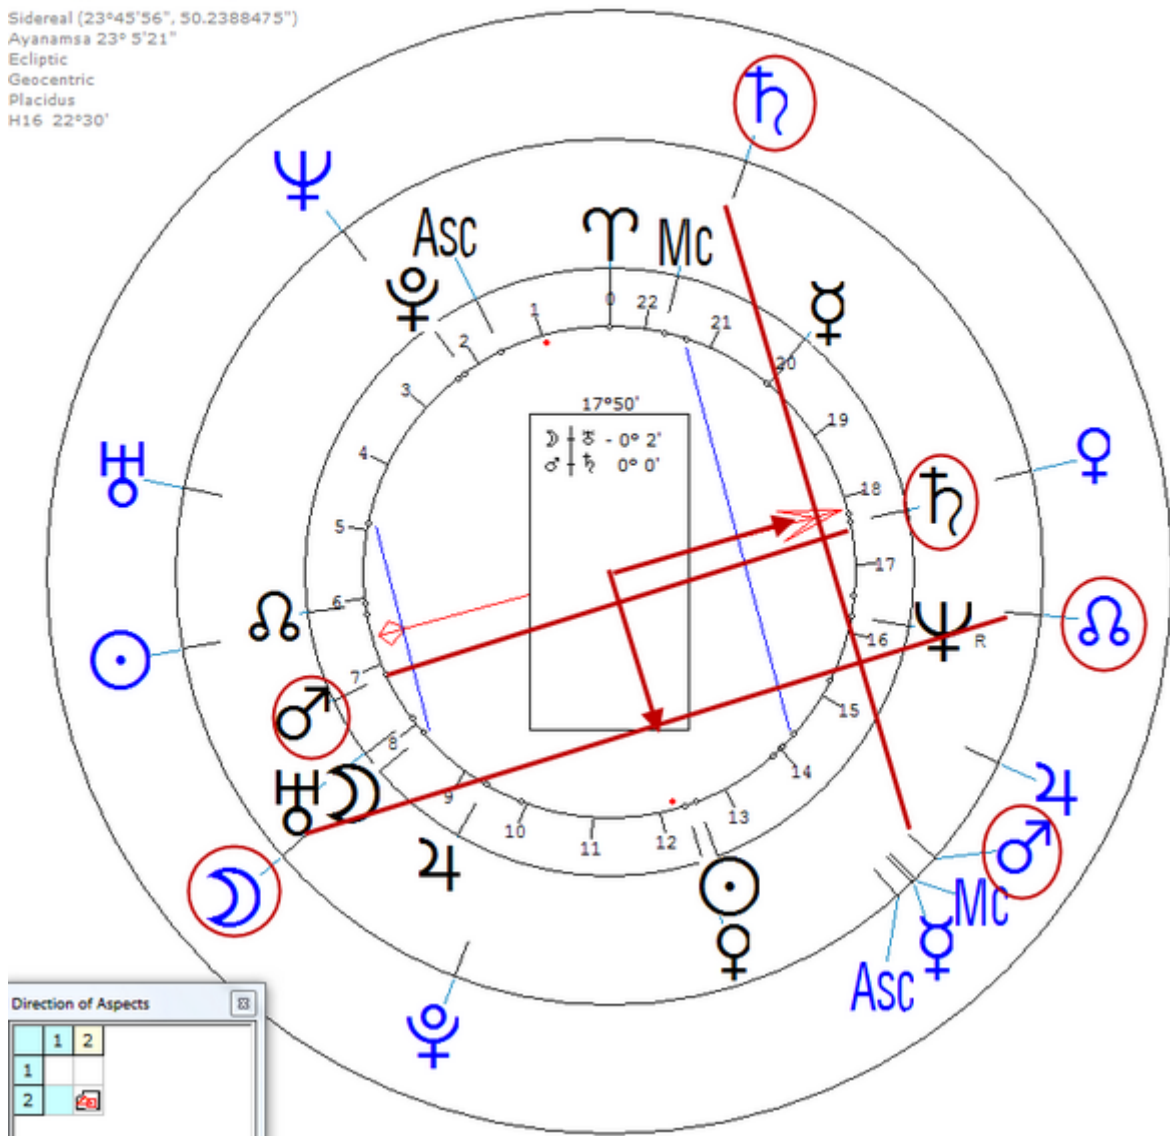

Sidereal (23°45'56", 50.2388475")

Ayanamsa 23° 5'21"

Ecliptic

Geocentric

Placidus

H16 22°30'

He killed himself by carbon monoxide poisoning on March 8, 2007 at about 11:30 PM or early on the morning of the 9th in Atkinson, NH.